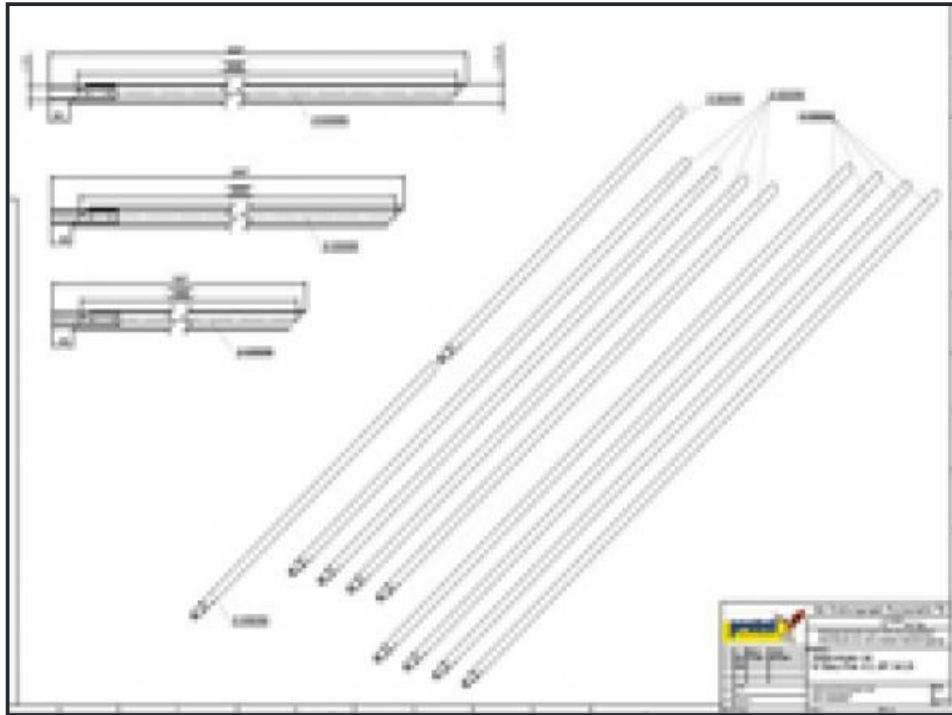

PROBST screed rails

£260.00

NEW tubular design screed rails. Specially designed to easy slot together making assembly and disassembly extremely easy.

The rails come in a 25 metre set consisting of the following components 2 x 1500mm, 4 x 2500mm and 4 x 3000mm lengths.

call us on 0161 797 9686

Product Details

| | |
|----------------------|----------------------------------|
| Category/Type | .PROBST BLOCK PAVING TOOL |
| Make | PROBST |
| Model | screed rails |
| Year | NEW |
| Hours/Mileage | carriage £25.00 + VAT |