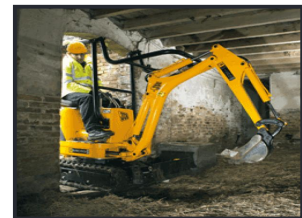

BURY

PLANT HIRE

0.8t micro small excavator /digger for hire K008-3 kubota micro digger

£POA

Super compact, highly reliable and easy to operate 0.8t micro excavator / digger for hire. A hydraulically adjustable track gauge reduces the track width to 700mm to easily fit through most doorways, permitting access inside of buildings micro Diggers are the ideal machines for smaller building and gardening projects. Due to its small size, a micro digger is very flexible and easy to operate. . Can also be used to dig inside a building as it will fit through a house doorway.. Contact us on 0161 797 9686 for a mini / small digger hire price.

areas covered for plant hire delivery accrington, blackburn, heywood.bury, bolton, rochdale.

Product Details

| | |
|----------------------|--|
| Category/Type | .DIGGER / EXCAVATOR |
| Make | 0.8t micro small excavator /digger for hire |
| Model | K008-3 kubota micro digger |
| Year | mini digger hire for garden |
| Hours/Mileage | will fit through a side gate |