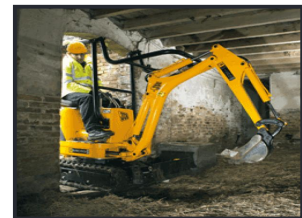

BURY

PLANT HIRE

0.8t micro small excavator /digger for hire K008-3 kubota micro digger

£POA

Super compact, highly reliable and easy to operate 0.8t micro excavator / digger for hire. A hydraulically adjustable track gauge reduces the track width to 700mm to easily fit through most doorways, permitting access inside of buildings micro Diggers are the ideal machines for smaller building and gardening projects. Due to its small size, a micro digger is very flexible and easy to operate. . Can also be used to dig inside a building as it will fit through a house doorway.. Contact us on 0161 797 9686 for a mini / small digger hire price.

areas covered for plant hire delivery accrington, blackburn, heywood.bury, bolton, rochdale.

Product Details

Category/Type	.DIGGER / EXCAVATOR
Make	0.8t micro small excavator /digger for hire
Model	K008-3 kubota micro digger
Year	mini digger hire for garden
Hours/Mileage	will fit through a side gate

26 Whitelegge Street, Bury, Lancashire, BL8 1SW

Telephone: 0161 797 9686

www.buryplanthire.com info@buryplanthire.com