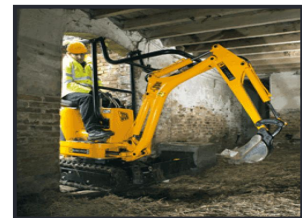

BURY

PLANT HIRE

0.8t micro small excavator /digger for hire K008-3 kubota micro digger

£POA

Super compact, highly reliable and easy to operate 0.8t micro excavator / digger for hire. A hydraulically adjustable track gauge reduces the track width to 700mm to easily fit through most doorways, permitting access inside of buildings micro Diggers are the ideal machines for smaller building and gardening projects. Due to its small size, a micro digger is very flexible and easy to operate. . Can also be used to dig inside a building as it will fit through a house doorway.. Contact us on 0161 797 9686 for a mini / small digger hire price.

areas covered for plant hire delivery accrington, blackburn, heywood.bury, bolton, rochdale.

Product Details

Category/Type	.DIGGER / EXCAVATOR
Make	0.8t micro small excavator /digger for hire
Model	K008-3 kubota micro digger
Year	mini digger hire for garden
Hours/Mileage	will fit through a side gate